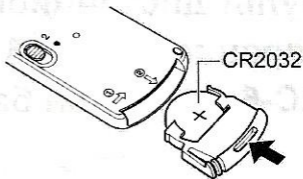

4 電池の交換

Replacing the
Battery

Remplacement
de la pile

Sustitución de
la pila

Austausch der
Batterie