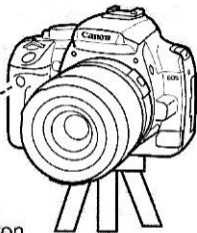

## 2 撮影

Taking Pictures

Prise de photos

Toma de fotografías

Fotografieren

送信ボタン

Transmit button

Bouton de transmission

## ■ Specifications

Type:	Infrared remote controller
Operating range:	Approx. 5 m/16.4 ft. in front of camera
Battery:	Button lithium cell battery CR2032
Battery life:	Approx. 6,000 transmissions
Dimensions (L × W × H):	64 × 35 × 6 mm 2.5 × 1.4 × 0.2 in.
Weight:	Approx. 9 g/0.3 oz (without battery)